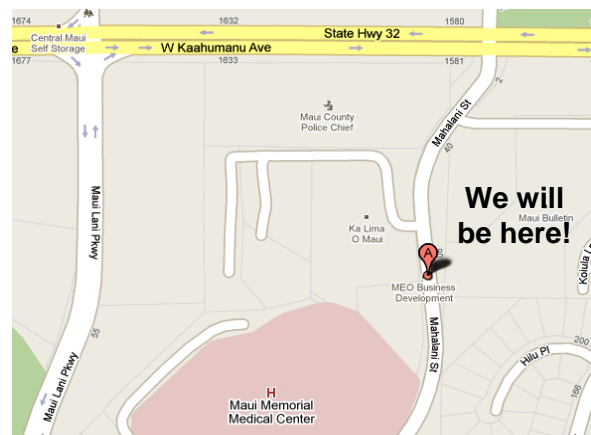

*To request language interpretation, an auxiliary aid or service (i.e. sign language interpreter, accessible parking, or materials in alternative format), contact kathleen Chu at kathleen.chu@ch2m.com or (808) 440-0283, seven (7) days prior to the meeting date.